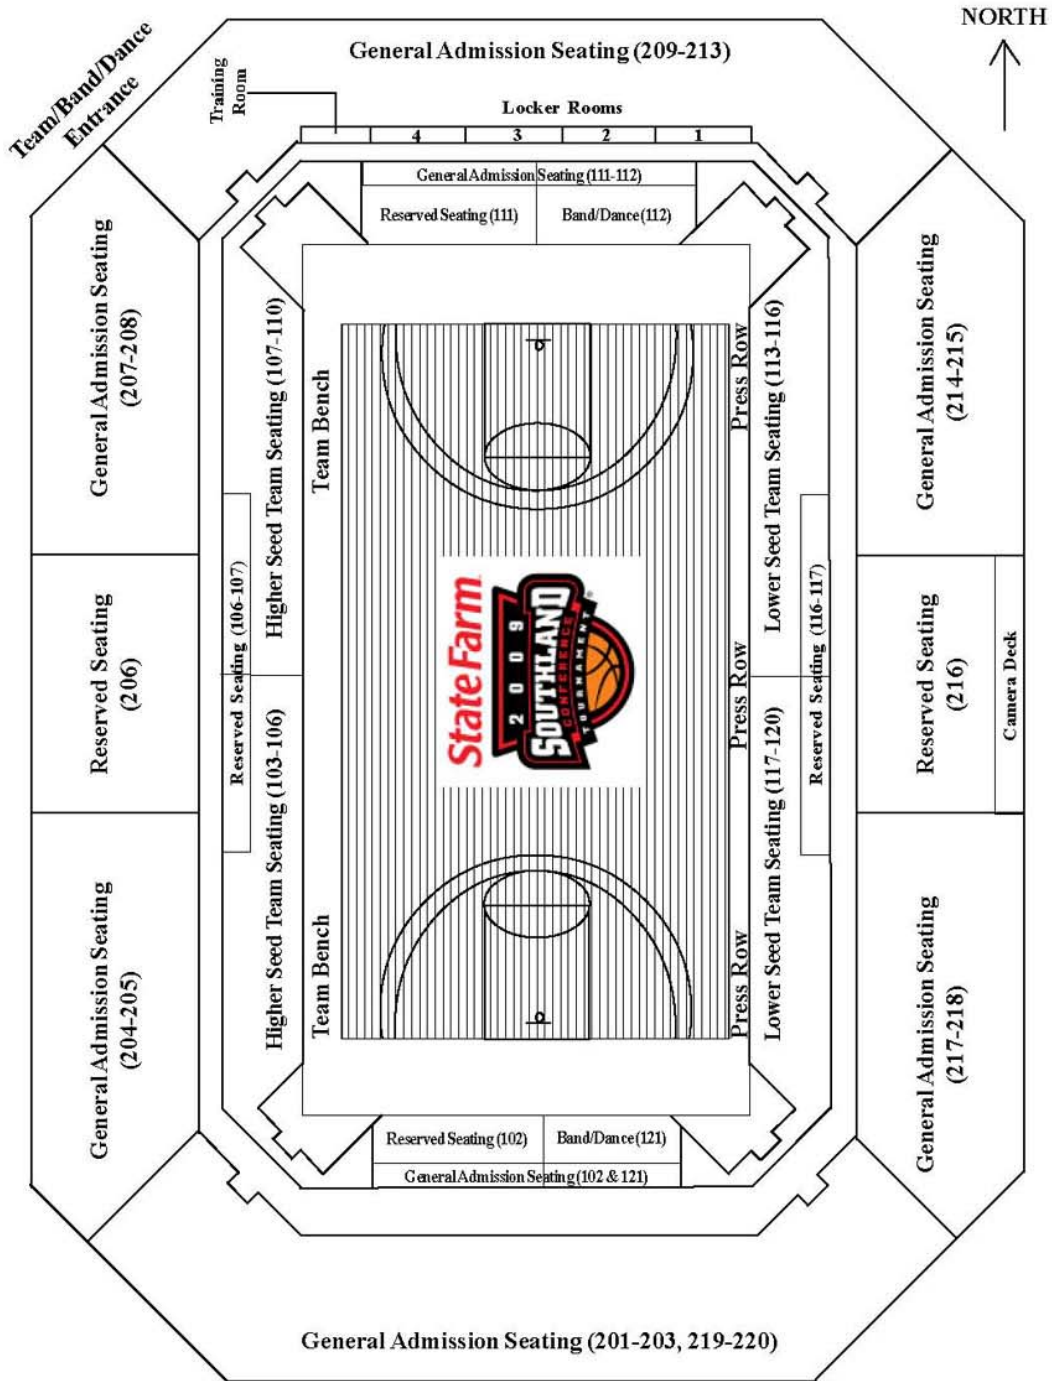

MERRELL CENTER MAP