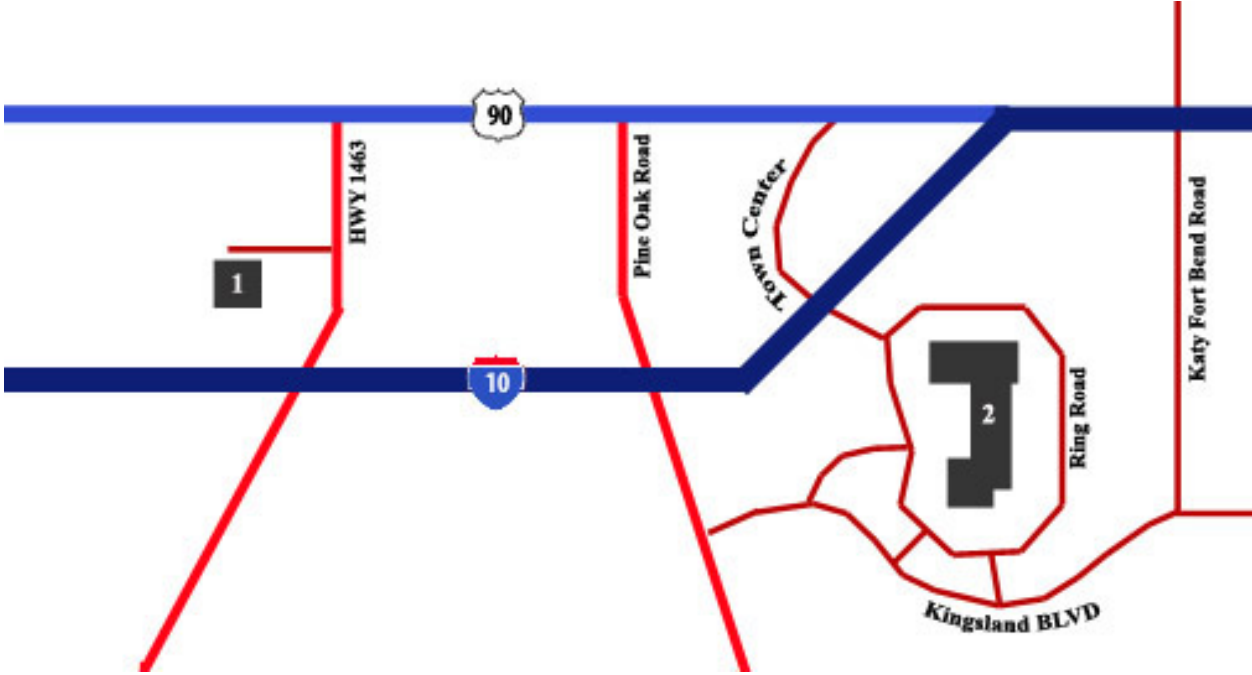

Children Under 5: Free

Youth Groups:

Discounts Available

Leonard E. Merrell Center

6301 South Stadium Lane
Katy, Texas 77494
(281) 396-2562

MERRELL CENTER MAP

MERRELL CENTER/HOTEL MAPS

- KEY
- 1. Merrell Center
 - 2. Katy Mills Mall
 - 3. Crowne Plaza-Houston Hotel
 - 4. LaQuinta Inn
 - 5. Courtyard Marriott
 - 6. Holiday Inn Express
 - 7. Springhill Suites and Best Western