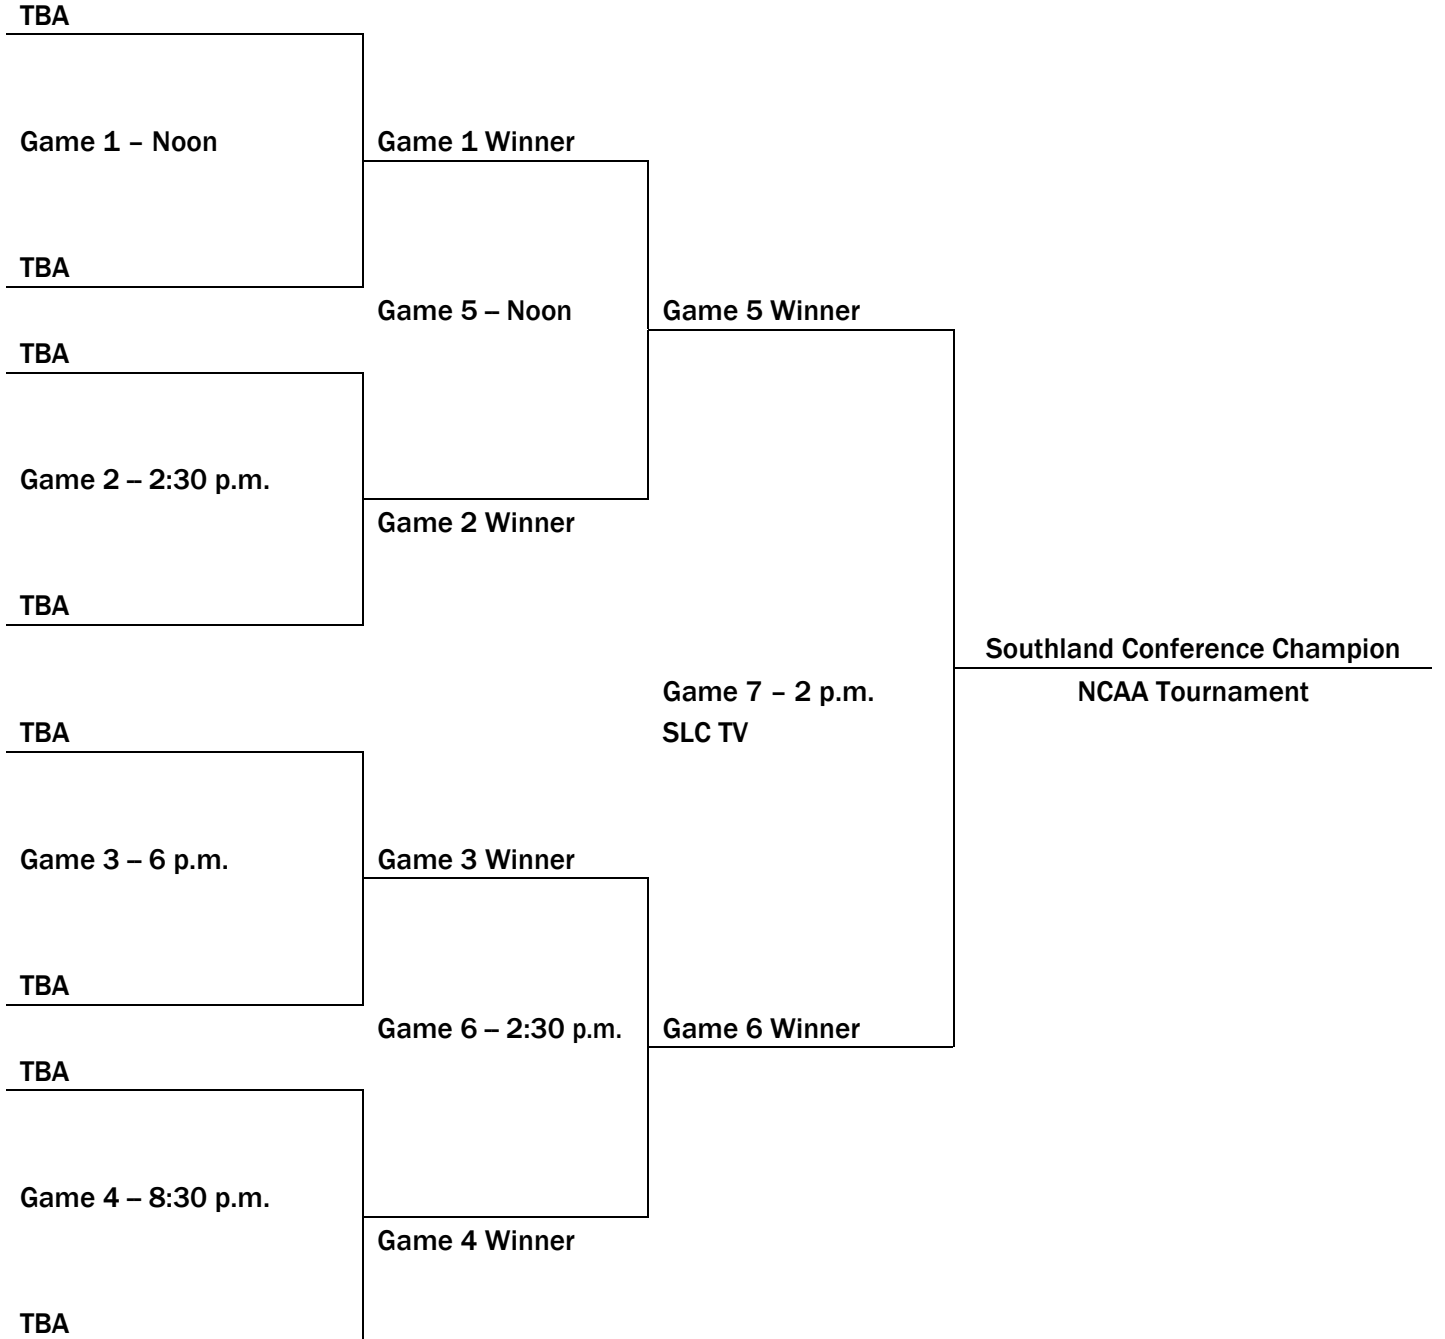

*State Farm*TM

**MARCH 11-15, 2009 / MERRELL CENTER
KATY, TEXAS**

FAN GUIDE

TABLE OF CONTENTS

ITEM	PAGES
Women's Championship Bracket.....	3
Men's Championship Bracket.....	4
Bracket Format.....	5
Tournament Seeding Procedures.....	5
Ticket Prices.....	6
Merrell Center Map(s).....	7
West Houston/Katy Hotels.....	10
Katy Restaurants.....	12
Katy Attractions.....	13

Women's Championship Bracket

Wednesday, March 11
First Round

Friday, March 13
Semifinals

Saturday, March 14
Championship

Men's Championship Bracket

Thursday, March 12
First Round

Friday, March 13
Semifinals