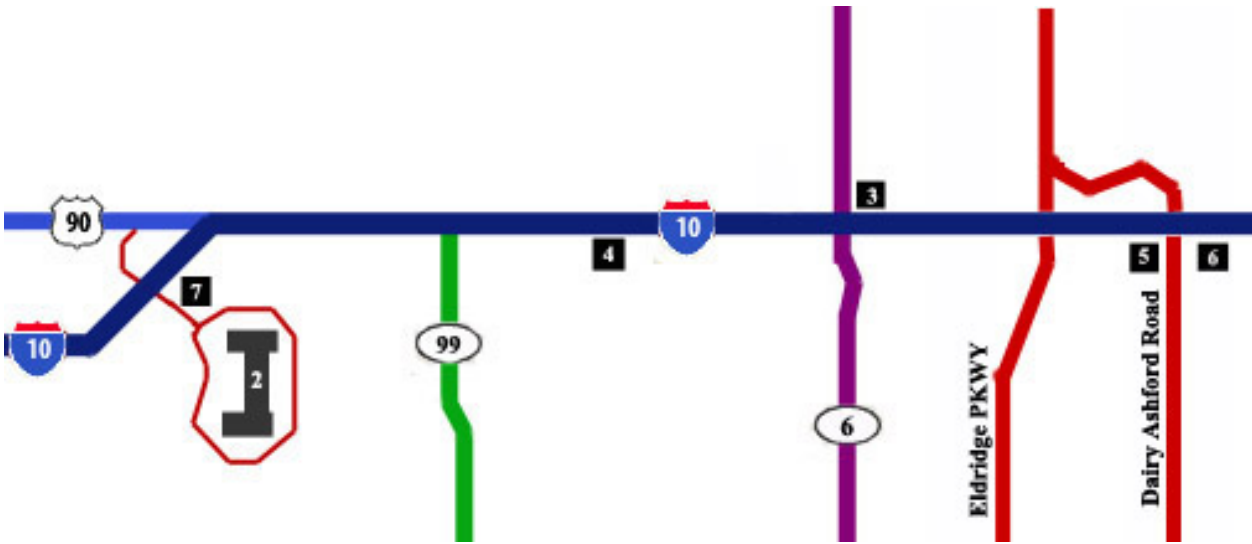

Children Under 5: Free

Youth Groups:

Discounts Available

Leonard E. Merrell Center

6301 South Stadium Lane
Katy, Texas 77494
(281) 396-2562

MERRELL CENTER MAP

MERRELL CENTER/HOTEL MAPS

- KEY
- 1. Merrell Center
 - 2. Katy Mills Mall
 - 3. Crowne Plaza-Houston Hotel
 - 4. LaQuinta Inn
 - 5. Courtyard Marriott
 - 6. Holiday Inn Express
 - 7. Springhill Suites and Best Western