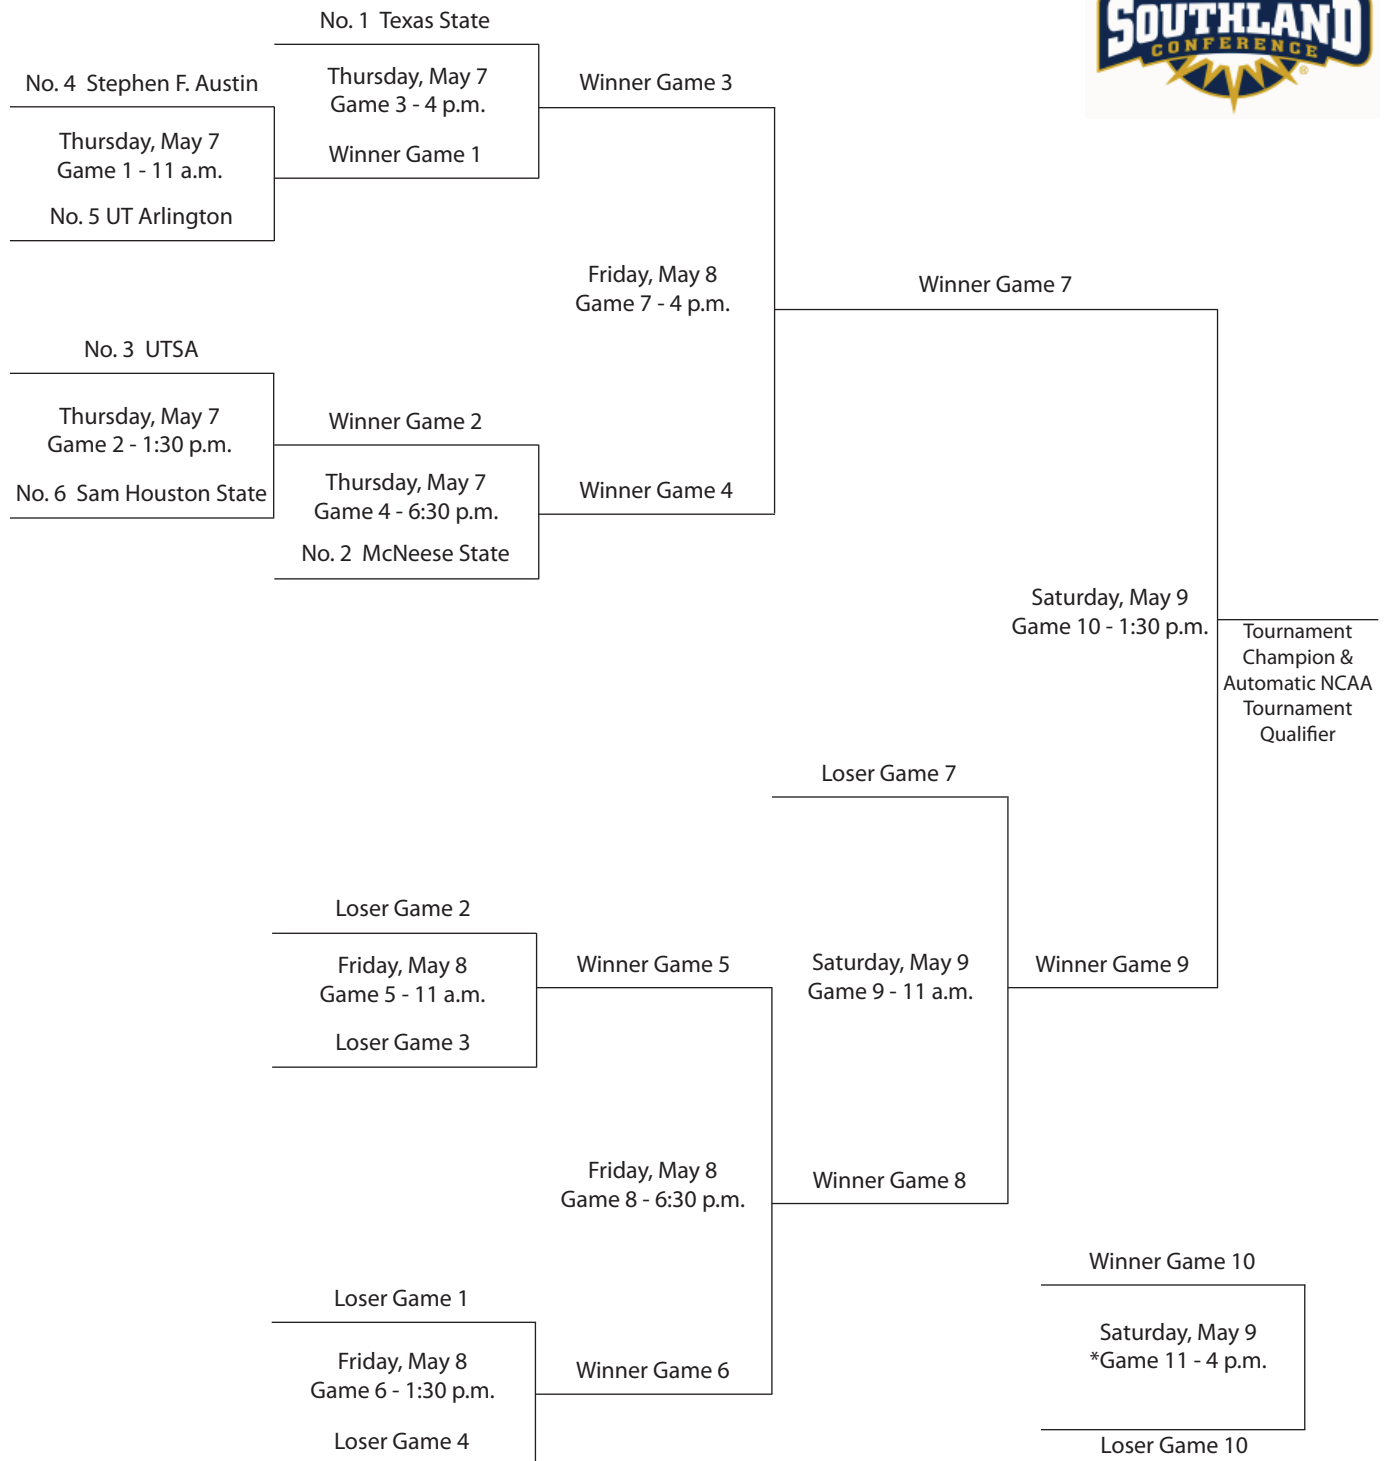

# 2009 Southland Softball Tournament

May 7-9 • Lake Charles, La. • Host: McNeese State

(\*A second game will be played between the teams in Game 10 to determine the champion if it is the first loss for the losing team in Game 10. Game 11 would begin at 4 p.m. if necessary)